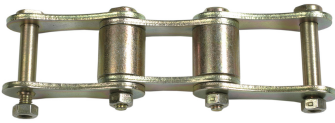

200C

398-006064-00000

WE ARE WELDING

- Three-piece extension element

Version

For medium-heavy chain clamp

Manufacturer

DWT pipetools